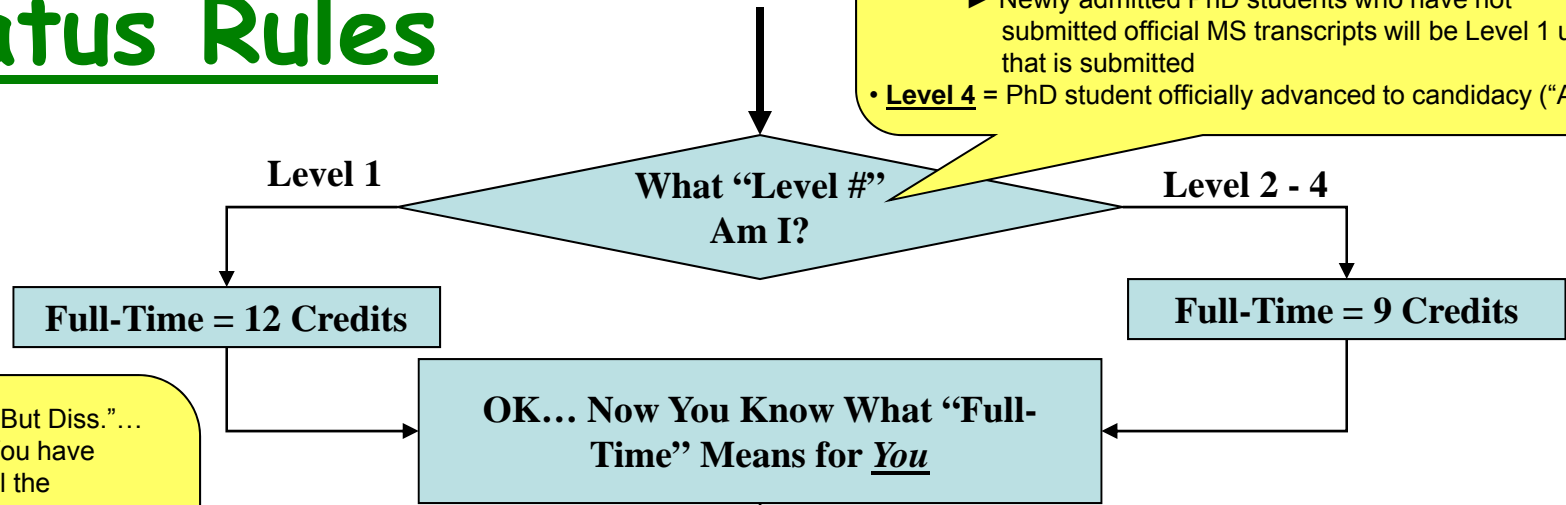

# Graduate Full-Time Status Rules

- **Level 1** = masters student with completed credits < 24 cr.
- **Level 2** = masters student with completed credits ≥ 24 cr.
- **Level 3** = has completed masters and has started PhD
  - ▶ Newly admitted PhD students who have not submitted official MS transcripts will be Level 1 until that is submitted
- **Level 4** = PhD student officially advanced to candidacy (“ABD”)

- **ABD** = “All But Diss.”... For PhD... You have completed all the requirements except submission & defense of your dissertation
- **CC** = “Course Complete”... For Masters. You have completed all your course work and only have a thesis or project