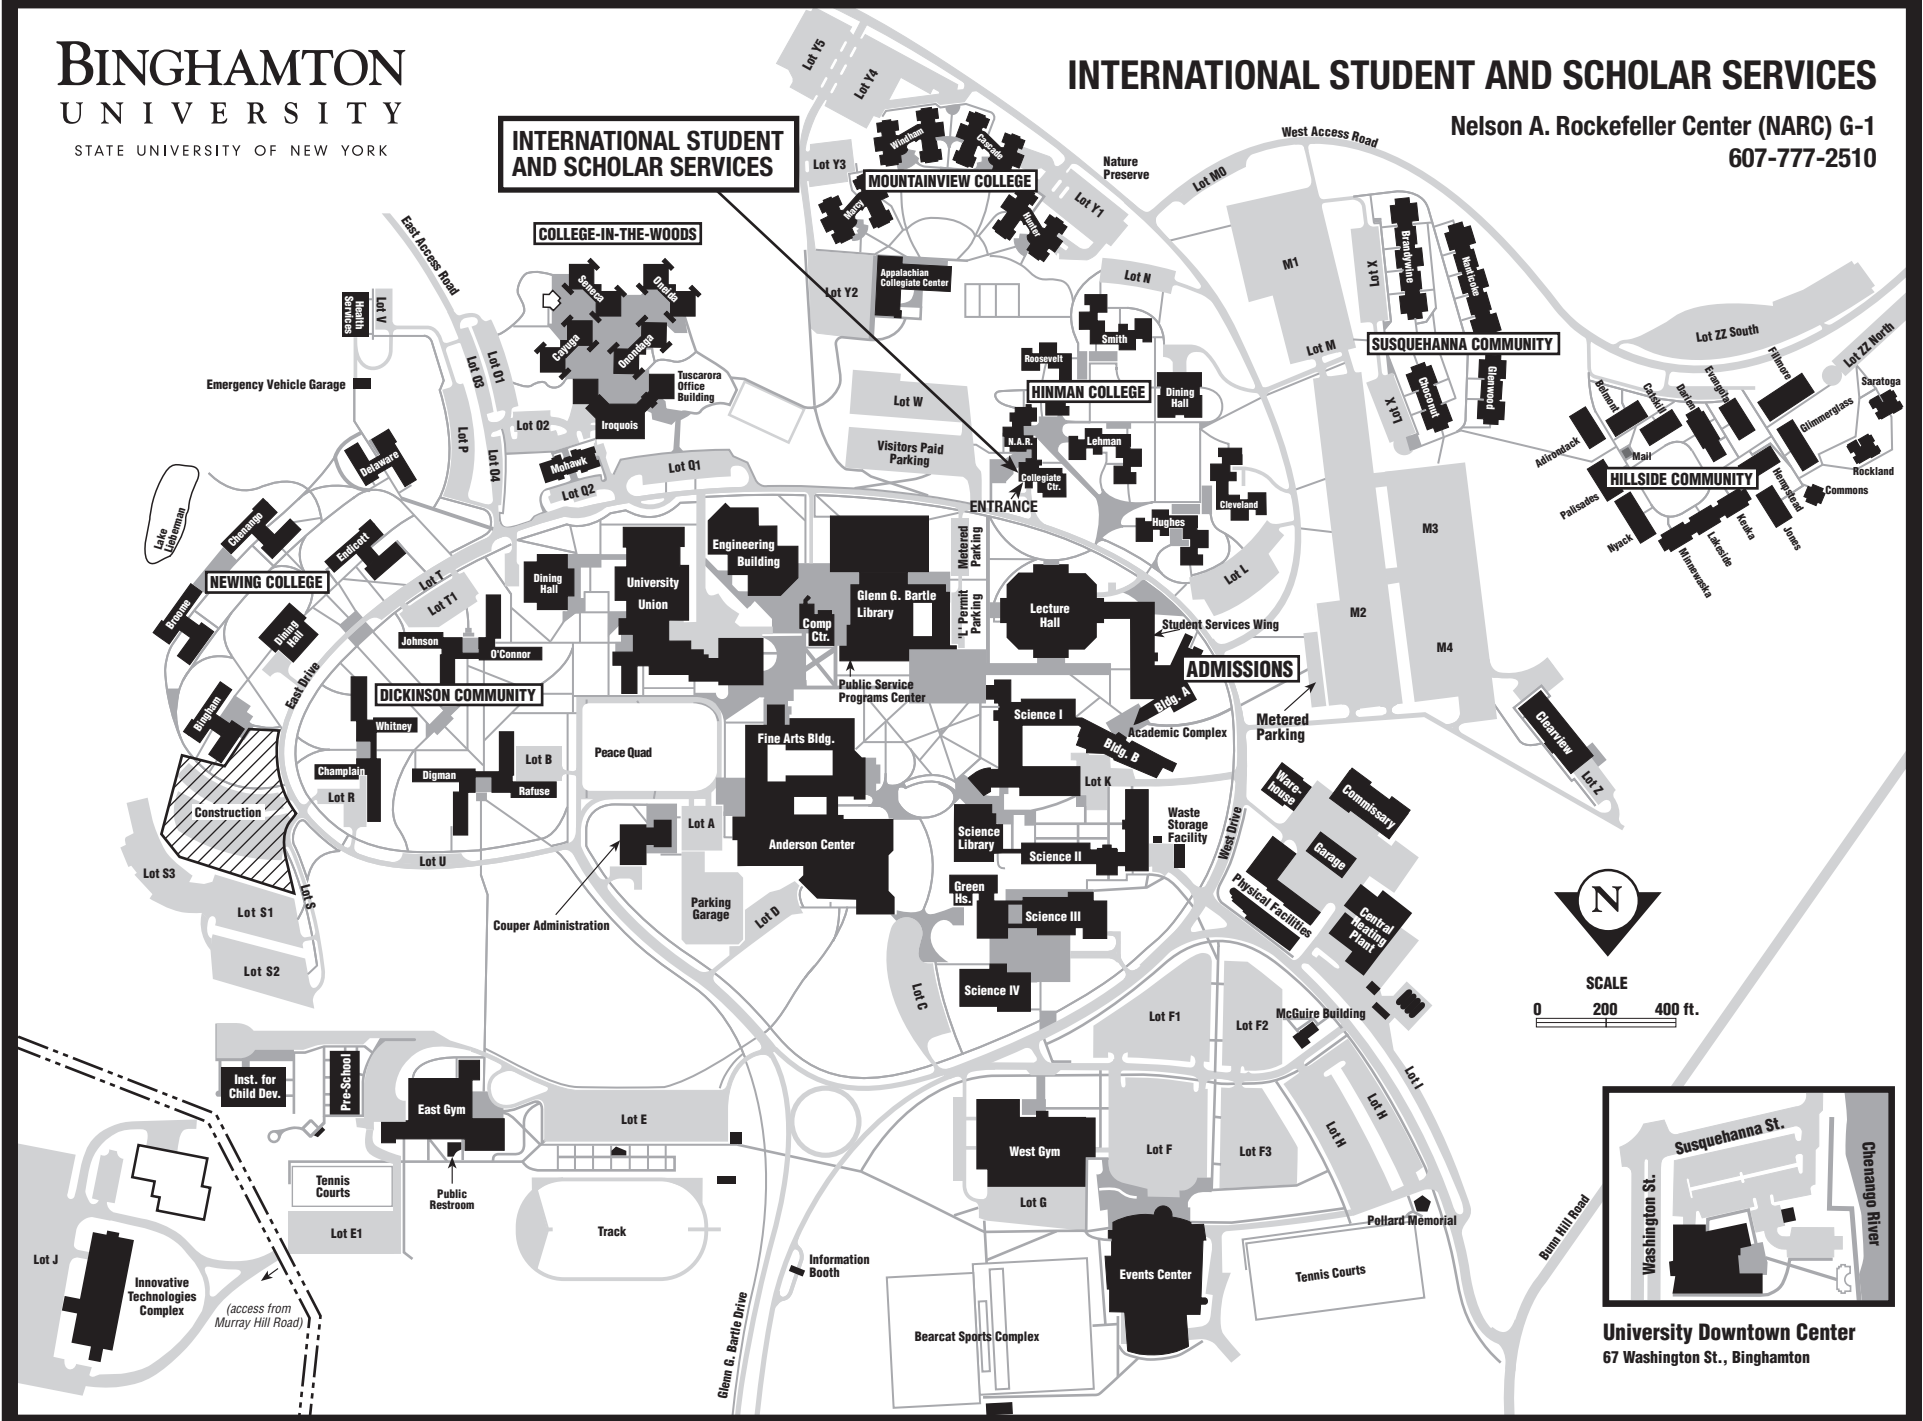

INTERNATIONAL STUDENT AND SCHOLAR SERVICES

Nelson A. Rockefeller Center (NARC) G-1
607-777-2510

INTERNATIONAL STUDENT AND SCHOLAR SERVICES

SCALE
0 200 400 ft.

University Downtown Center
67 Washington St., Binghamton