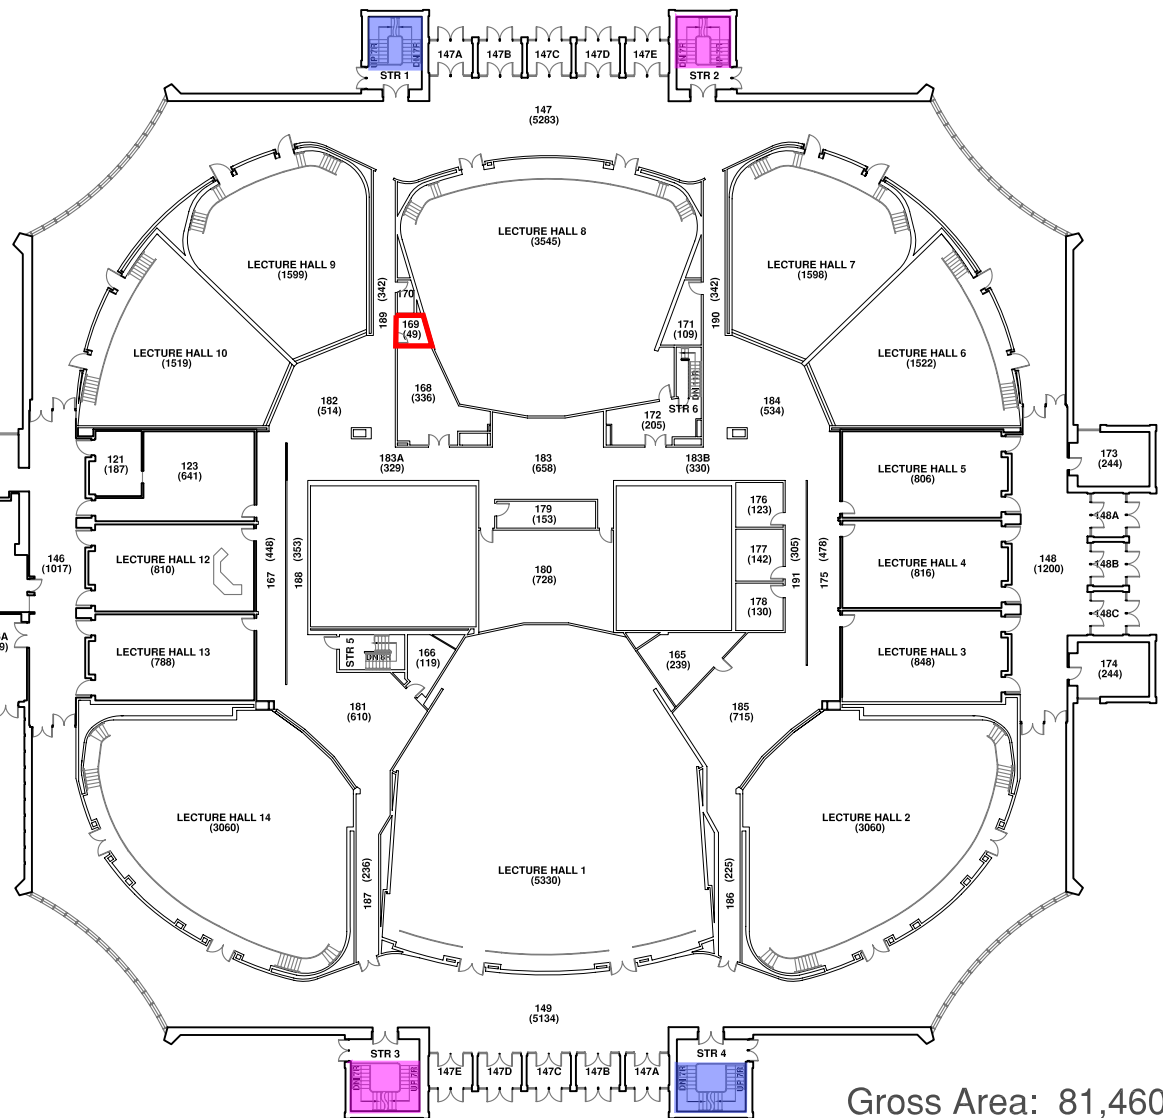

■ Men's Restroom  
■ Women's Restroom  
 Closed Restroom

# BINGHAMTON UNIVERSITY

## LECTURE HALL FIRST FLOOR PLAN

BLDG. NO. 034

02/09

scale 0 10 20 40 80 feet

Gross Area: 81,460 sf