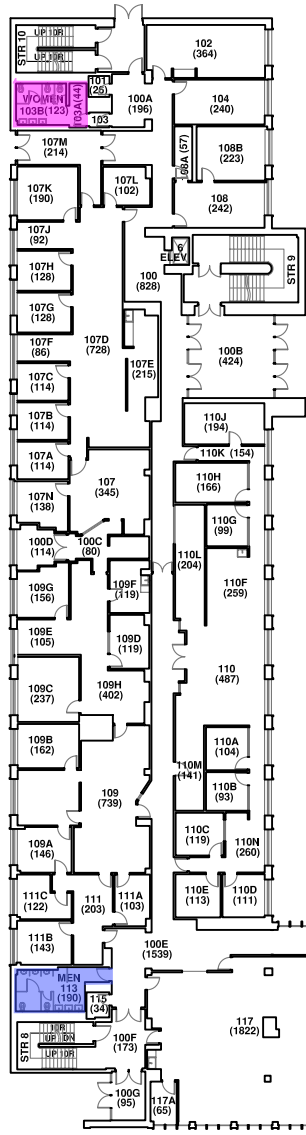

■ Men's Restroom  
■ Women's Restroom  
 Closed Restroom

# BINGHAMTON UNIVERSITY

## LECTURE HALL FIRST FLOOR PLAN

BLDG. NO. 034

02/09

scale 0 10 20 40 80 feet

Gross Area: 81,460 sf